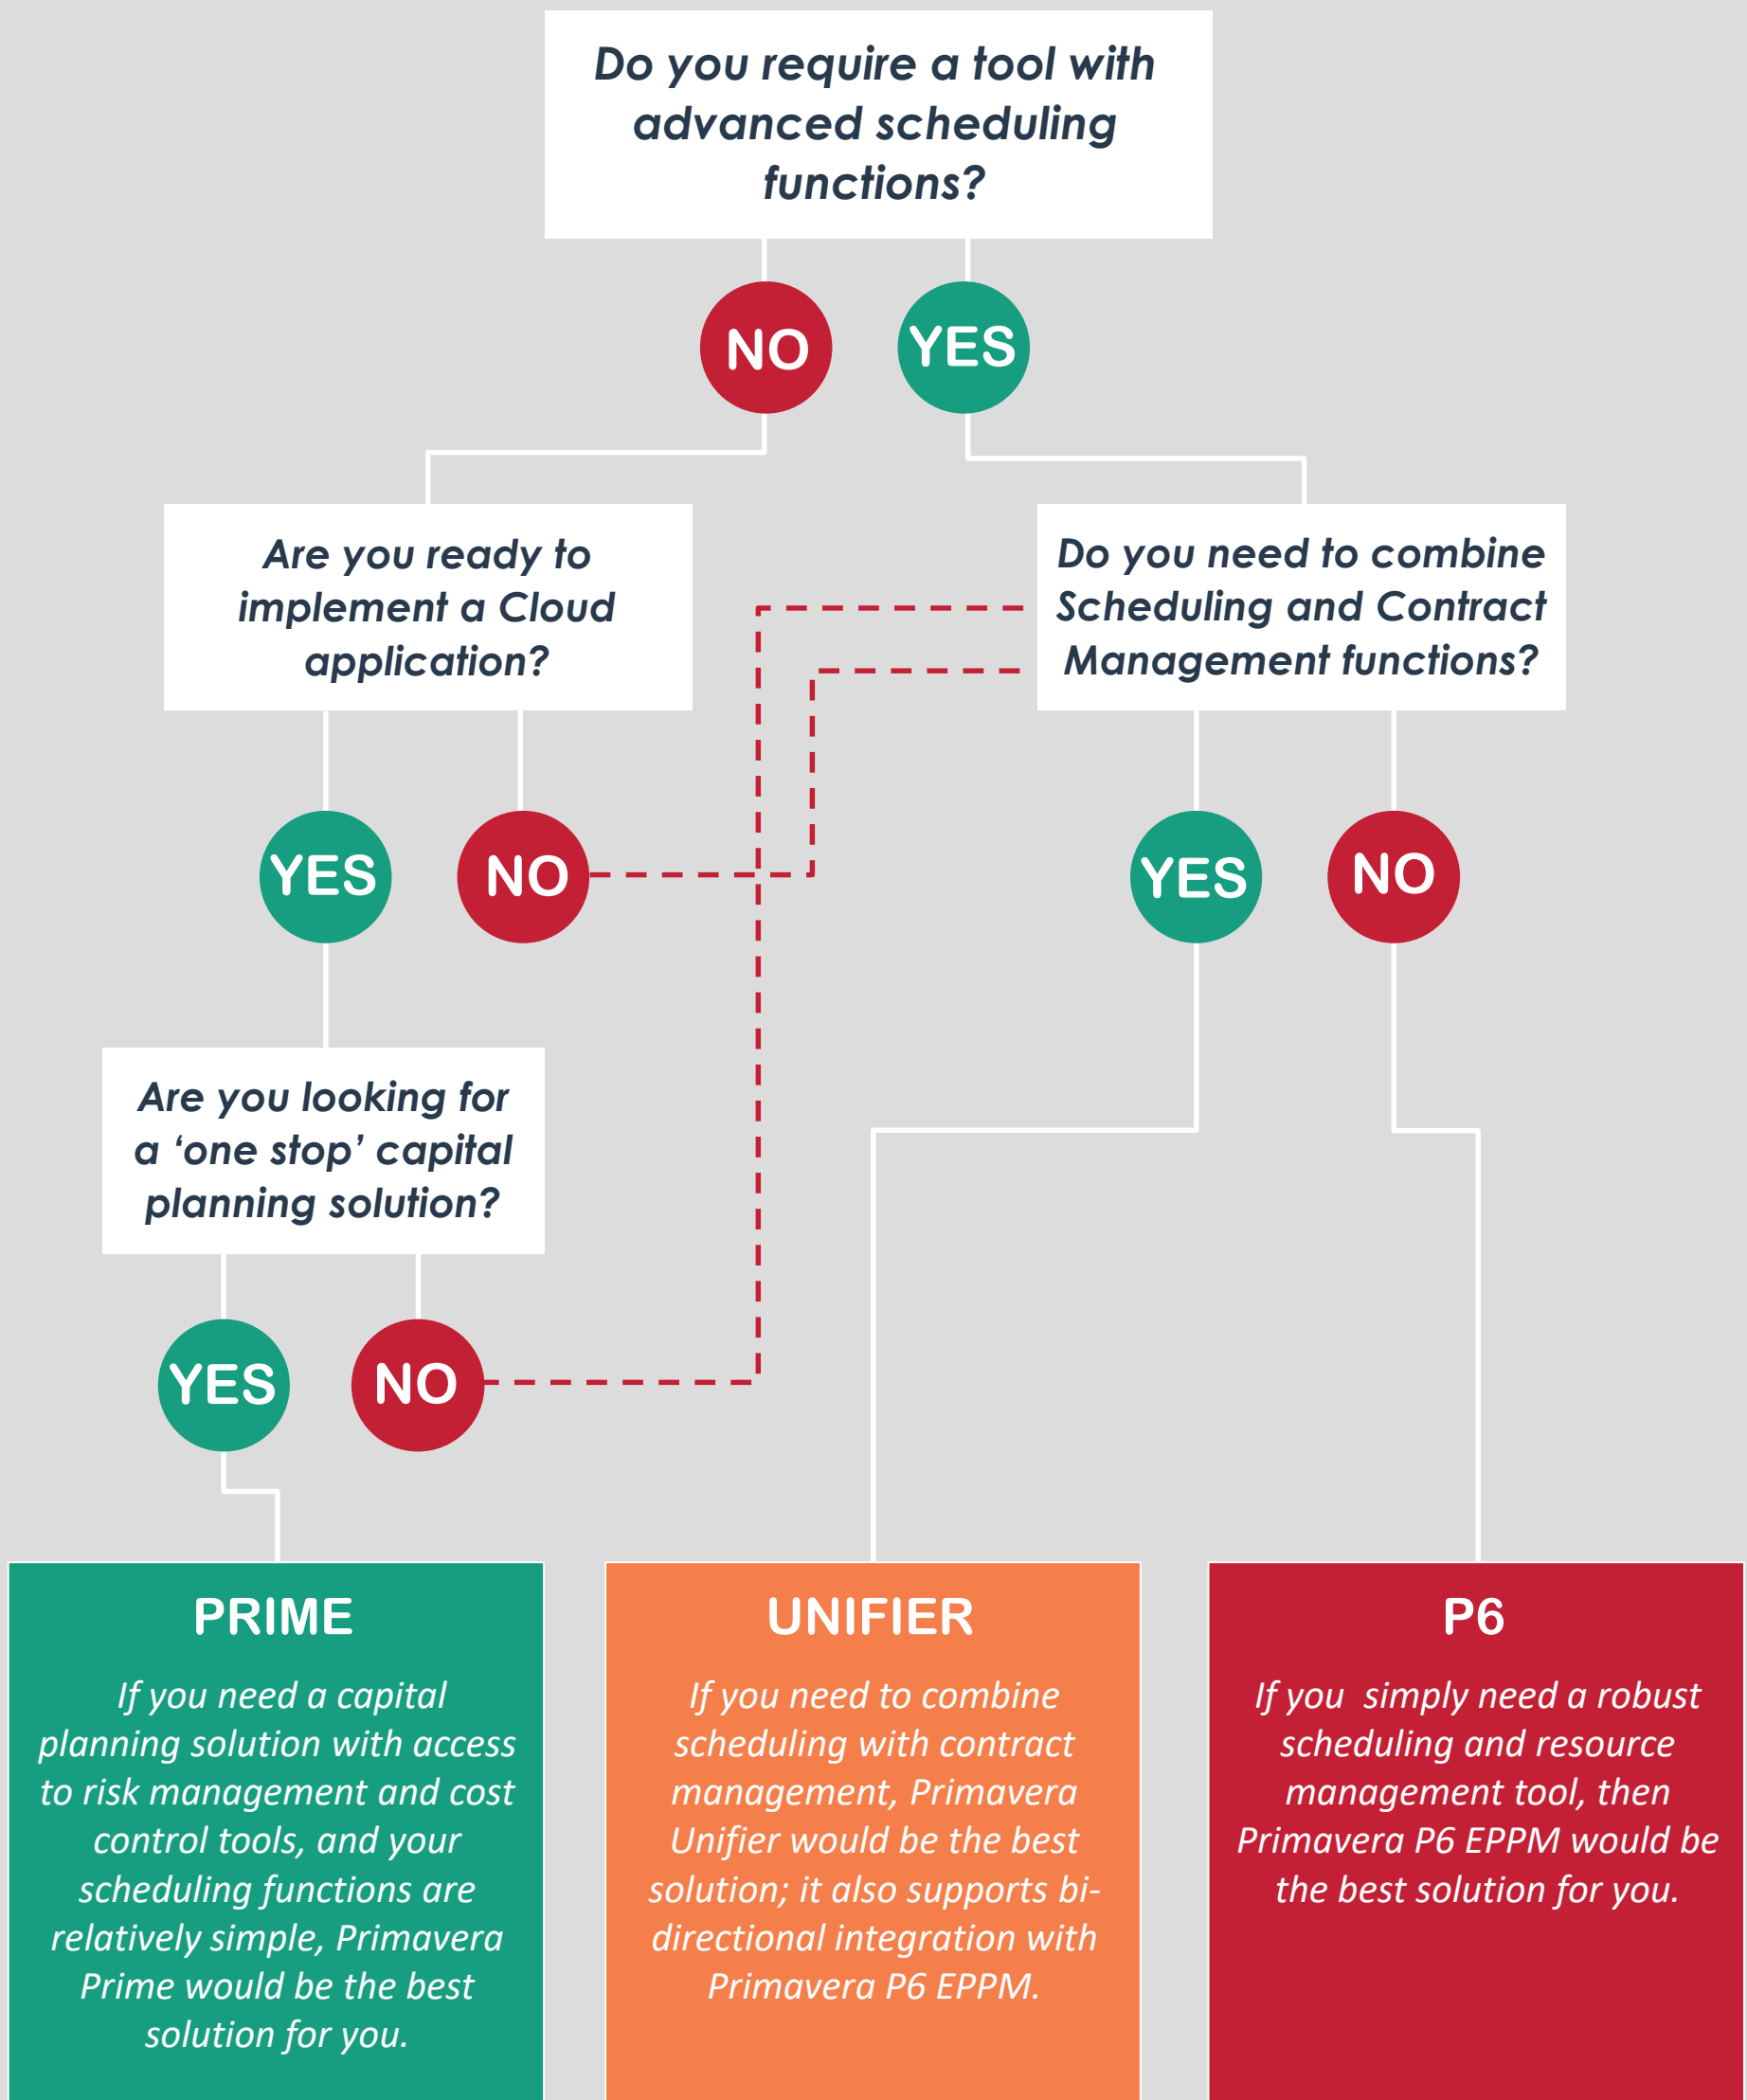

WHICH PLANNING APPLICATION IS RIGHT FOR ME?

Which of Oracle's Primavera suite of planning applications is the right one for you? Use our flow chart to determine whether a simplified 'all in one' solution like Prime, or a more advanced specialised system is right for you.